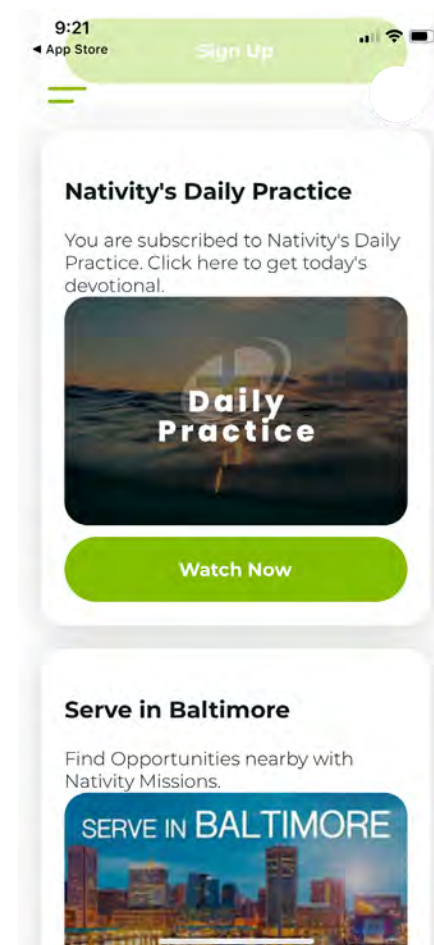

# The Nativity App

1. On your device, go to the **App Store** on Apple devices or **Google Play Store** on Android devices and search for 'Church of the Nativity.' Visit [churchnativity.com/app](http://churchnativity.com/app) for more information.
2. Once the Nativity App is downloaded, open on your device and **login**.
3. On the Main Dashboard, scroll down to access **Small Group Messages** and **Conversation Guides**.