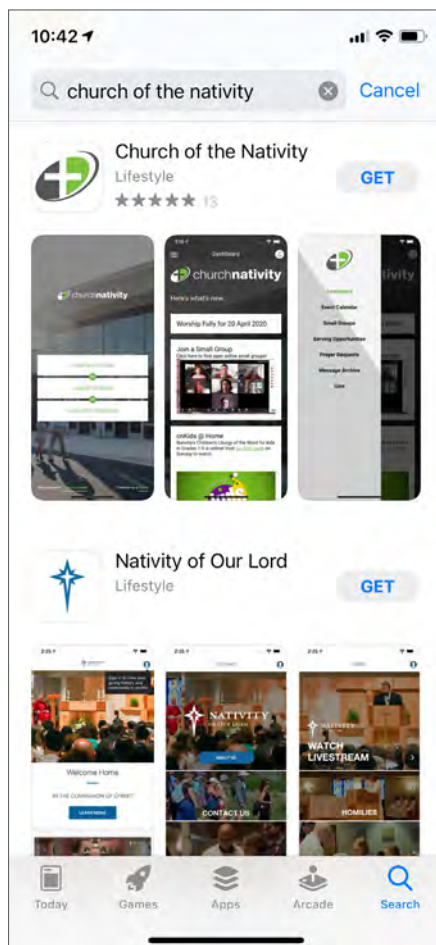

# The Nativity App

1. On your device, go to the **App Store** on Apple devices or **Google Play Store** on Android devices and search for 'Church of the Nativity.' Visit [churchnativity.com/app](http://churchnativity.com/app) for more information.
2. Once the Nativity App is downloaded, open on your device and **login**.
3. On the Main Dashboard, scroll down to access **Small Group Messages** and **Conversation Guides**.

# The Nativity App