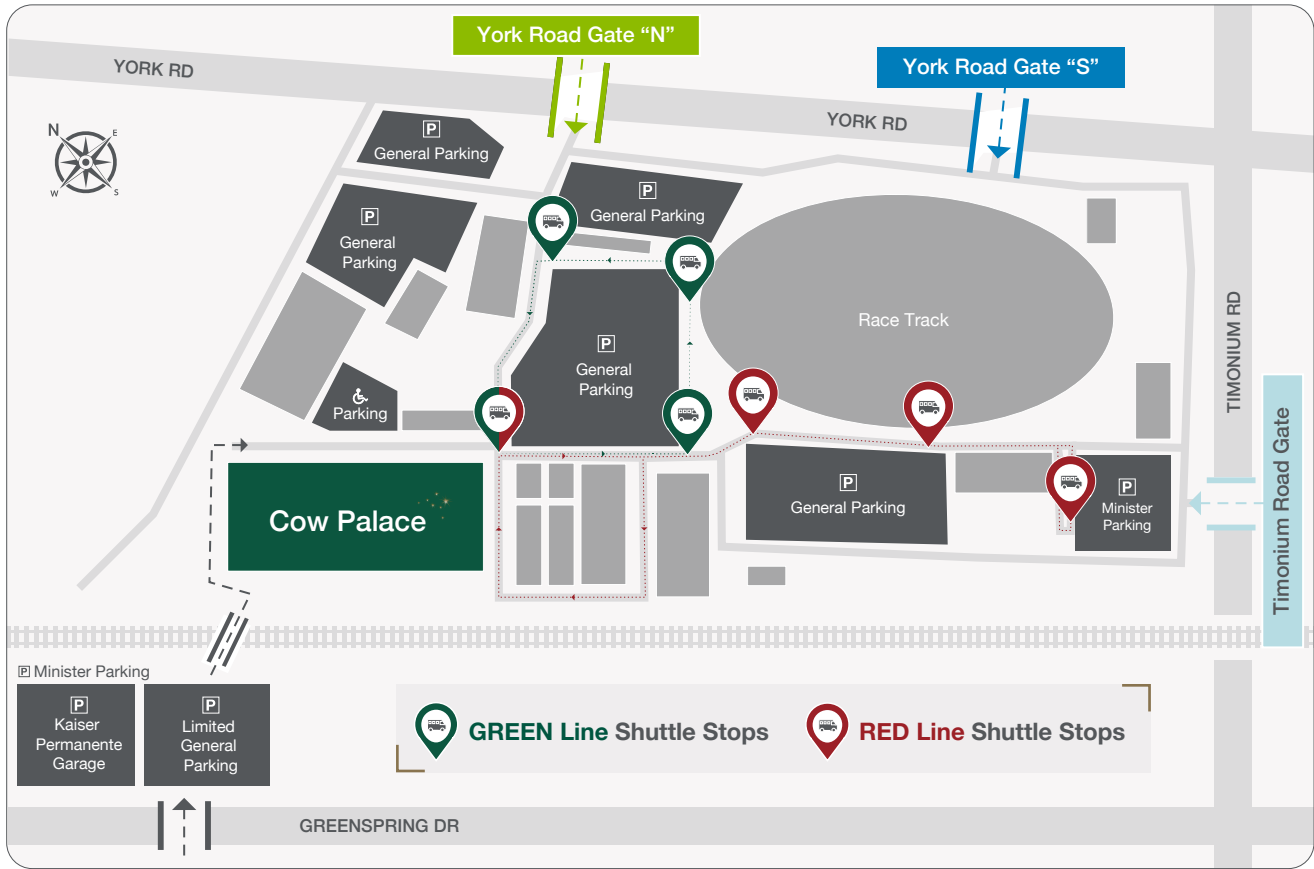

for more information or to watch online: churchnativity.com/christmas

PARKING (see map on reverse side)

Specific entrances and exits will be designated for northbound, southbound and westbound traffic. Please take note of the location that works best for your route.

Traffic to/from the NORTH should use the York Road Gate “N”

Traffic to/from the SOUTH should use the York Road Gate “S”

Traffic to/from the WEST should use the Timonium Road Gate

- Limited parking is also available at the Light Rail Station and in the Kaiser Permanente Garage on Greenspring Drive.
- Handicapped parking is available near the Cow Palace—use Gate “N.” Please ask our ministry team for assistance.

Please follow the direction of our parking ministers and traffic police to ensure the quickest and safest traffic flow.

SHUTTLE SERVICE

Free shuttles will be running constantly between the Cow Palace and the parking lots for convenience. Just look for the Shuttle Stop locations where we will pick you up before and drop you off after Mass.

FAIRGROUNDS PARKING & SHUTTLE SERVICE

FAIRGROUNDS "COW PALACE" (Lobby & South Section)