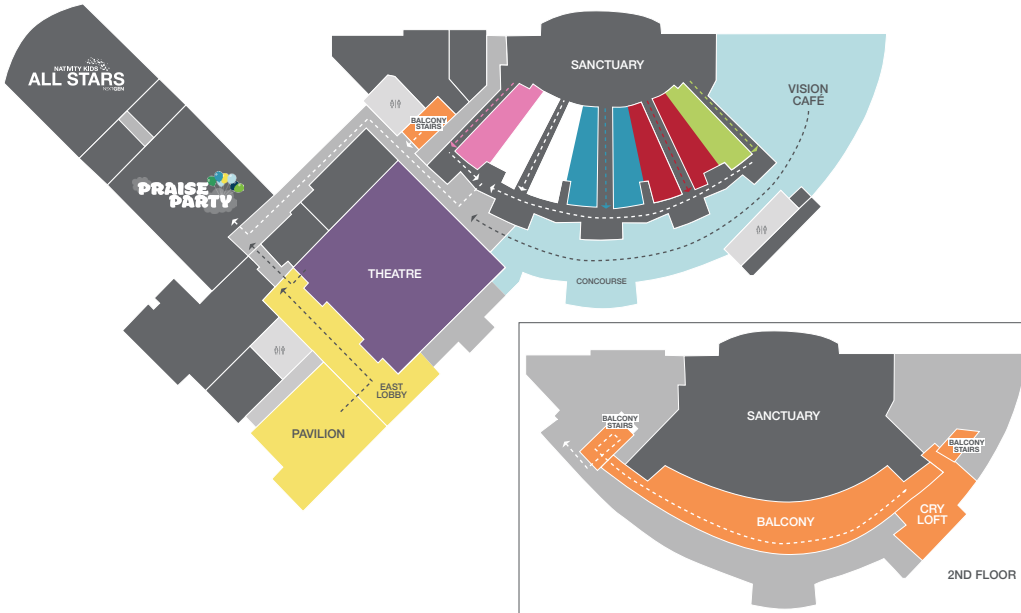

PRAISE PARTY

Section Leader Guide 2024

SP Sanctuary Pink

Aisle on Ministry Suite side of Section 1

SW Sanctuary White

Aisle between Section 1 and 2

SB Sanctuary Blue

Center Aisle between Section 2 and 3

SR Sanctuary Red

Aisle between Section 3 and 4

SG Sanctuary Green

Aisle on Vision Café side of Section 4

B Balcony & Cry Loft Orange

VC C Vision Café & Concourse Multicolor

T Theatre Purple

P EL Pavilion & East Lobby Yellow