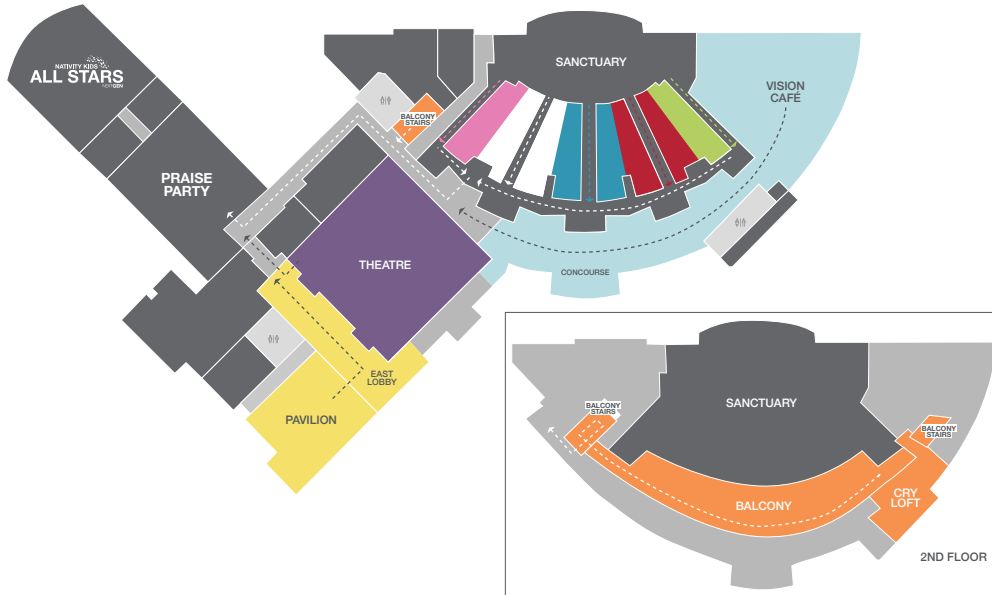

# PRAISE PARTY

**SP Sanctuary Pink**

Aisle on Ministry Suite side of Section 1

**SW Sanctuary White**

Aisle between Section 1 and 2

**SB Sanctuary Blue**

Center Aisle between Section 2 and 3

**SR Sanctuary Red**

Aisle between Section 3 and 4

**SG Sanctuary Green**

Aisle on Vision Café side of Section 4

**B Balcony & Cry Loft Orange**

**VC C Vision Café & Concourse Multicolor**

**T Theatre Purple**

**P EL Pavilion & East Lobby Yellow**